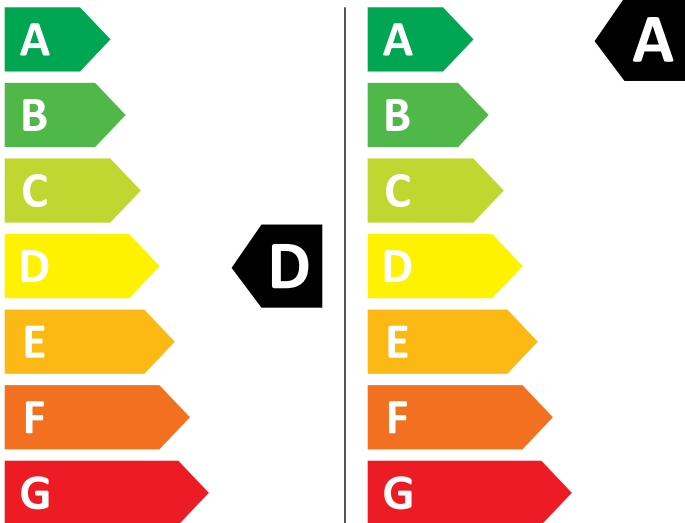

# ENERG

**AEG**

LWR756SY6S 914611405

Water consumption: **342 kWh/100**

Water consumption: **53 kWh/100**

**7,0 kg**

**11,0 kg**

**85 L**