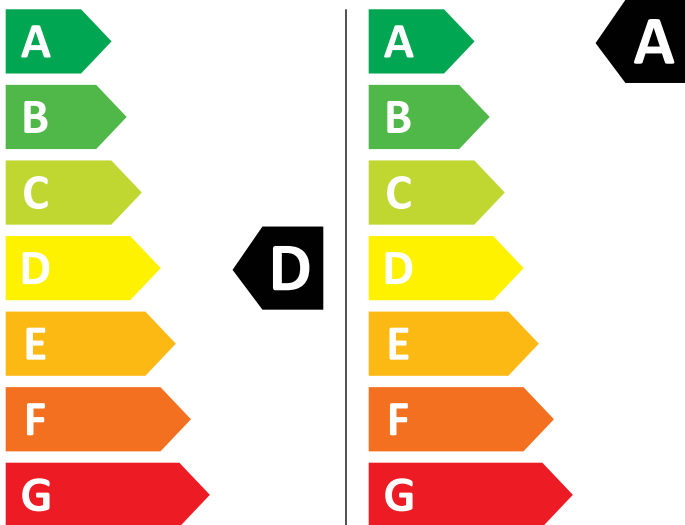

ENERG

AEG

LWR856C16U 914611308

307 kWh/100

51 kWh/100

6,0 kg

10,0 kg

75 L