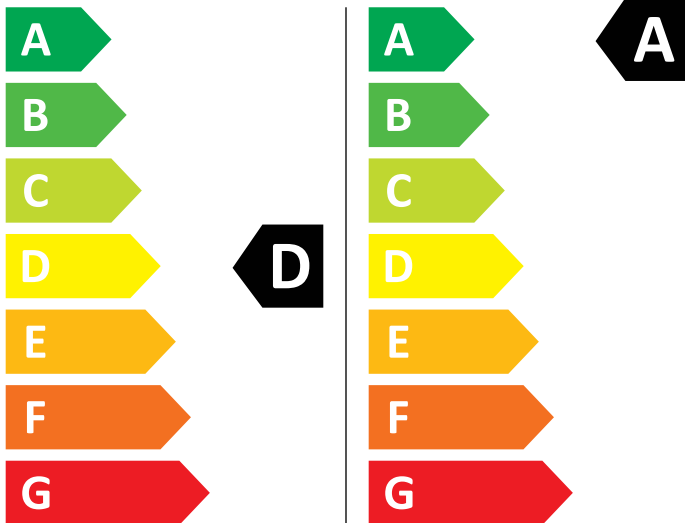

# ENERG

AEG

LWR856C16U 914611308

307 kWh/100

51 kWh/100

6,0 kg

10,0 kg

75 L