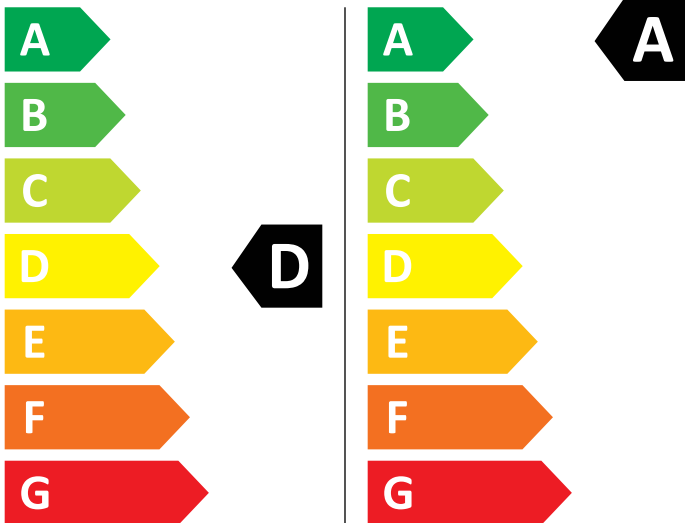

# ENERG

AEG

LWR732C96Q 914611004

307 kWh/100

49 kWh/100

6,0 kg

9,0 kg

75 L