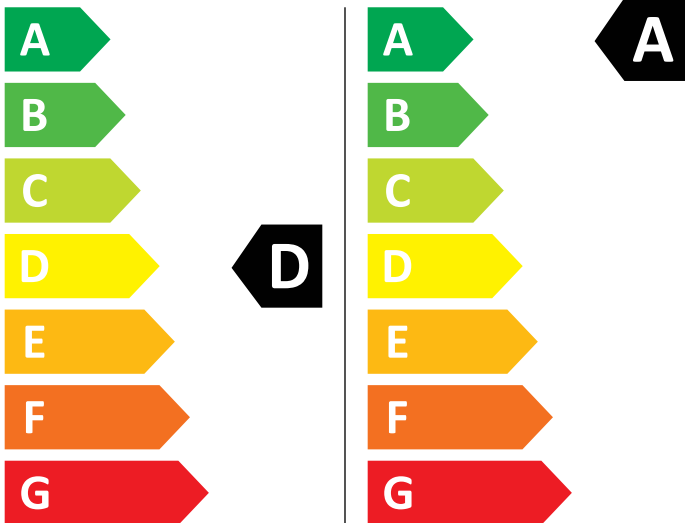

ENERG

AEG

LWR732C96Q 914611004

307 kWh/100

49 kWh/100

6,0 kg

9,0 kg

75 L