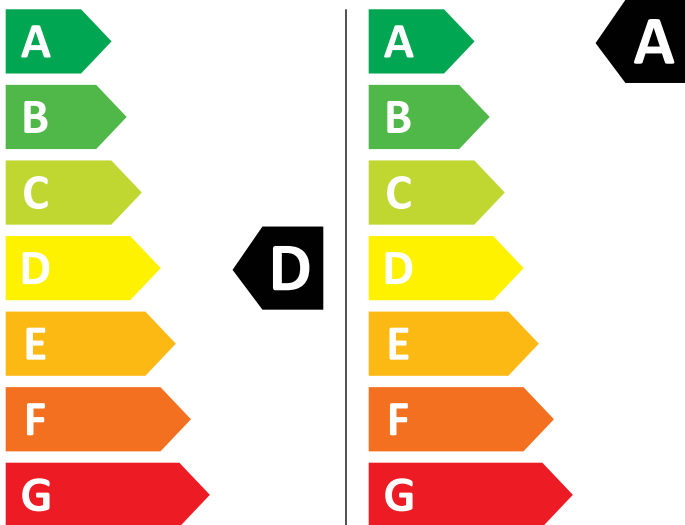

ENERG

AEG

LWR7249969 914610329

🚰 **265** kWh/100

💧 **49** kWh/100

5,0 kg

9,0 kg

62 L