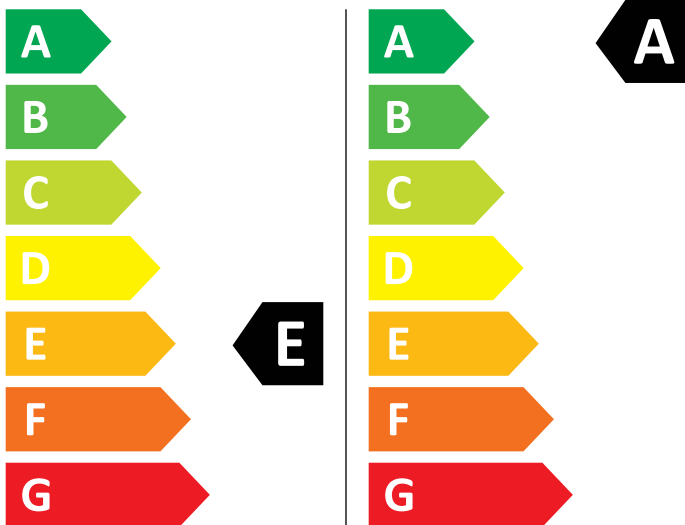

ENERG

AEG

L7WBE846G 914610213

325 kWh/100

47 kWh/100

5,0 kg

8,0 kg

67 L