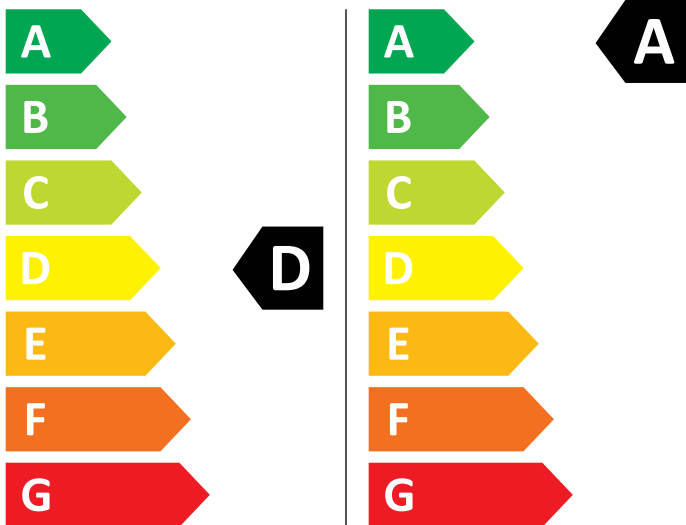

# ENERG

AEG

L8WBI864T3 914606702

💧 217 kWh/100

💧 47 kWh/100

4,0 kg

8,0 kg

60 L