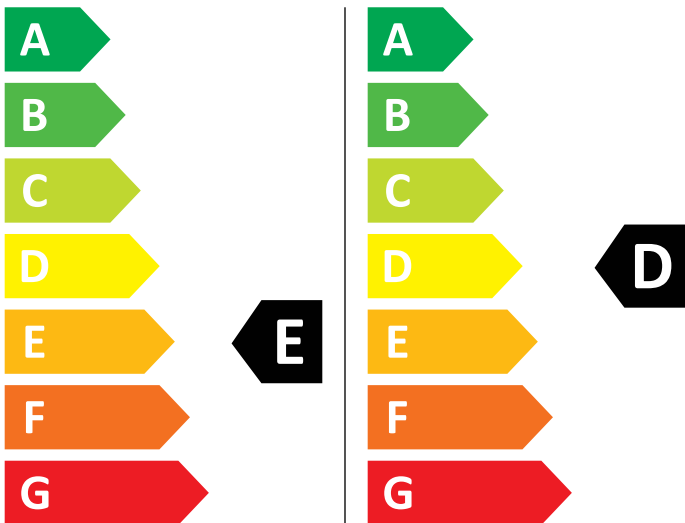

ENERG

Electrolux

EW7F5247A4 914606615

Water icon **266** kWh/100

Water icon **69** kWh/100

4,0 kg

7,0 kg

60 L