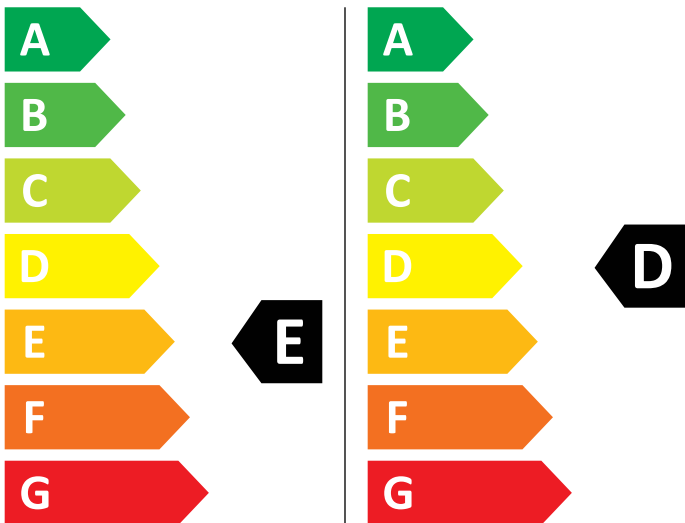

ENERG

Electrolux

EW2W3068E3 914603527

💧 266 kWh/100

💧 73 kWh/100

4,0 kg

8,0 kg

60 L