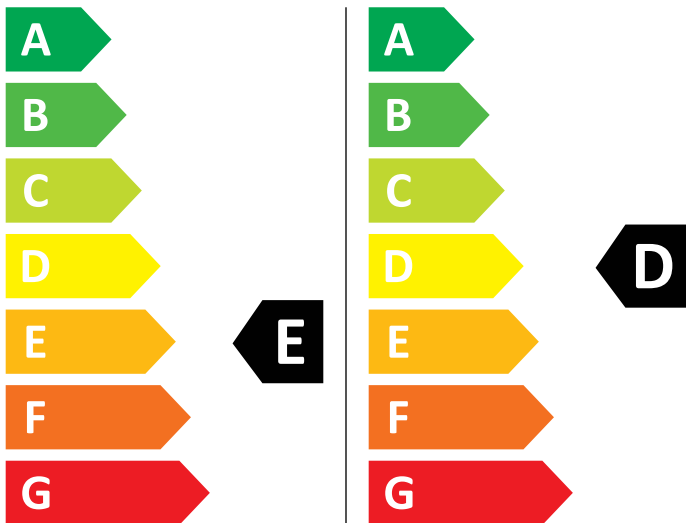

ENERG

AEG

LWD661P86P 914600135

💧 266 kWh/100

💧 73 kWh/100

4,0 kg

8,0 kg

60 L