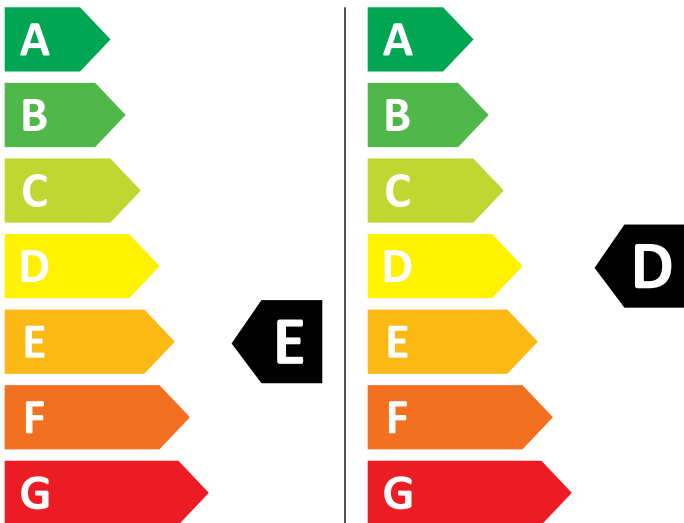

ENERG

Electrolux

EW2W3068E3 914603527

💧 266 kWh/100

💧 73 kWh/100

4,0 kg

8,0 kg

60 L