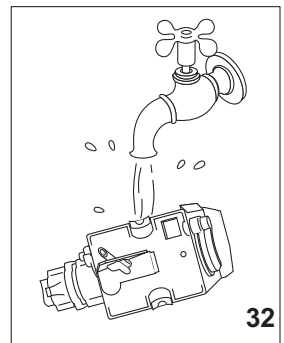

Electrolux

COFFEE

CAPPUCCINO

TEA

electrolux.com/shop

5713230711/01.16