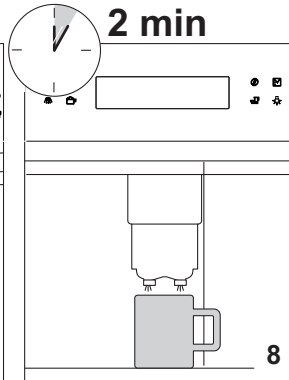

Electrolux

COFFEE

CAPPUCCINO

TEA

electrolux.com/shop

5713230711/01.16