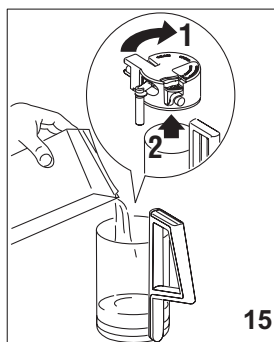

Electrolux

COFFEE

CAPPUCCINO

TEA

electrolux.com/shop

5713230711/01.16