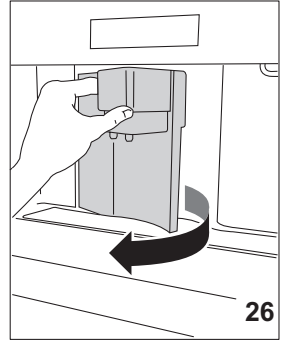

Electrolux

COFFEE

CAPPUCCINO

TEA

electrolux.com/shop

5713230711/01.16