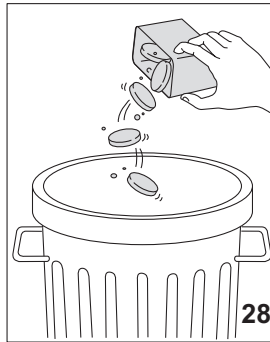

Electrolux

COFFEE

CAPPUCCINO

TEA

electrolux.com/shop

5713230711/01.16