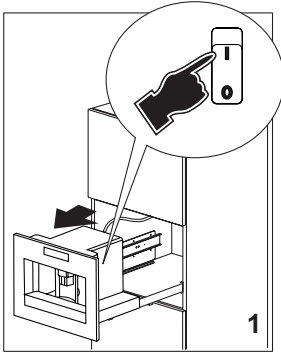

Electrolux

COFFEE

CAPPUCCINO

TEA

electrolux.com/shop

5713230711/01.16