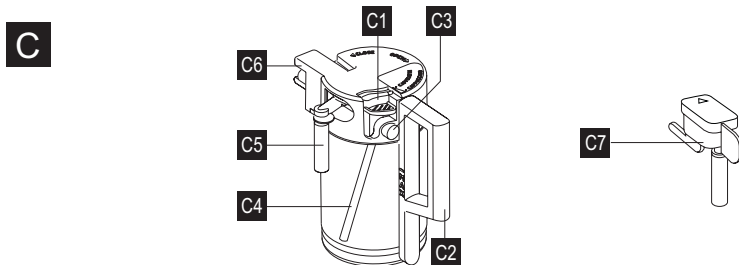

Electrolux

COFFEE

CAPPUCCINO

TEA

electrolux.com/shop

5713230711/01.16