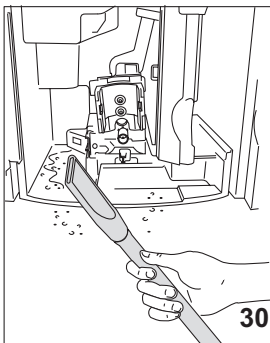

Electrolux

COFFEE

CAPPUCCINO

TEA

electrolux.com/shop

5713230711/01.16