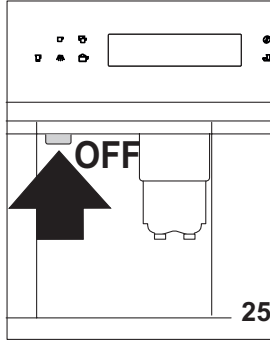

Electrolux

COFFEE

CAPPUCCINO

TEA

electrolux.com/shop

5713230711/01.16