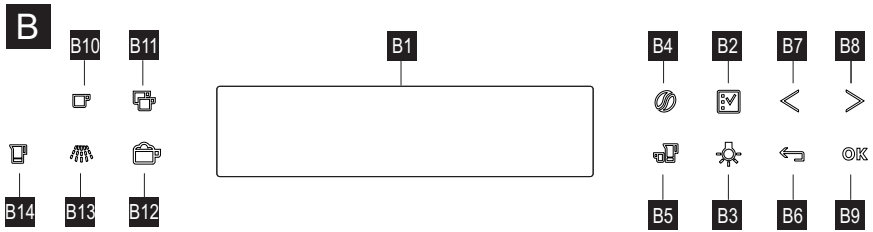

Electrolux

COFFEE

CAPPUCCINO

TEA

electrolux.com/shop

5713230711/01.16