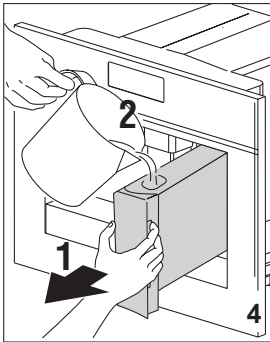

Electrolux

COFFEE

CAPPUCCINO

TEA

electrolux.com/shop

5713230711/01.16