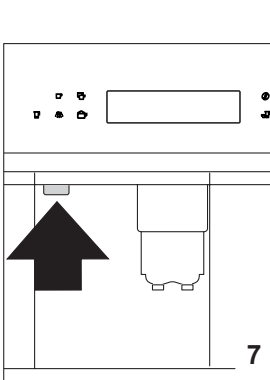

Electrolux

COFFEE

CAPPUCCINO

TEA

electrolux.com/shop

5713230711/01.16