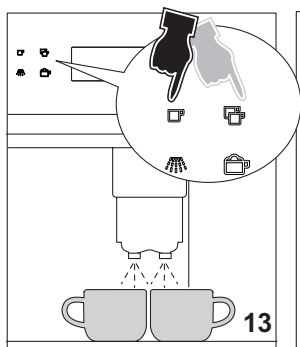

Electrolux

COFFEE

CAPPUCCINO

TEA

electrolux.com/shop

5713230711/01.16