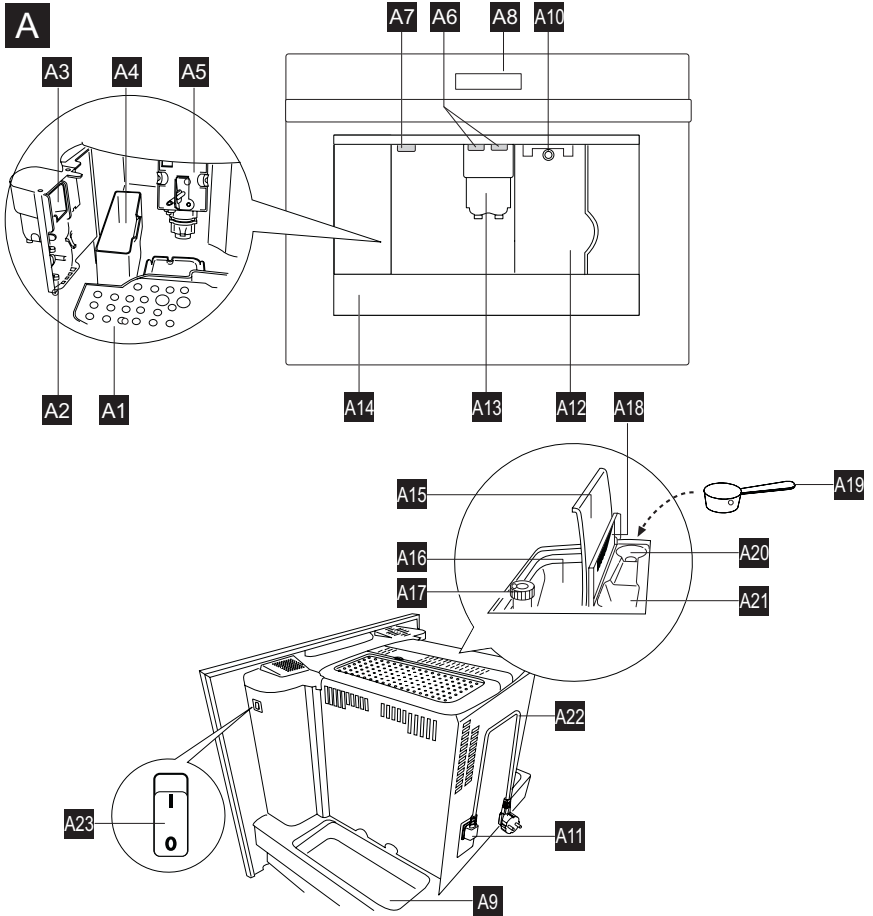

Electrolux

COFFEE

CAPPUCCINO

TEA

electrolux.com/shop

5713230711/01.16