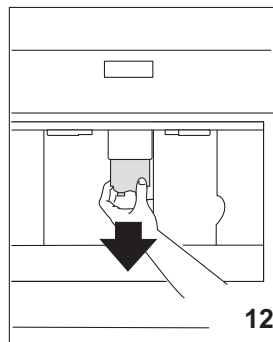

Electrolux

COFFEE

CAPPUCCINO

TEA

electrolux.com/shop

5713230711/01.16